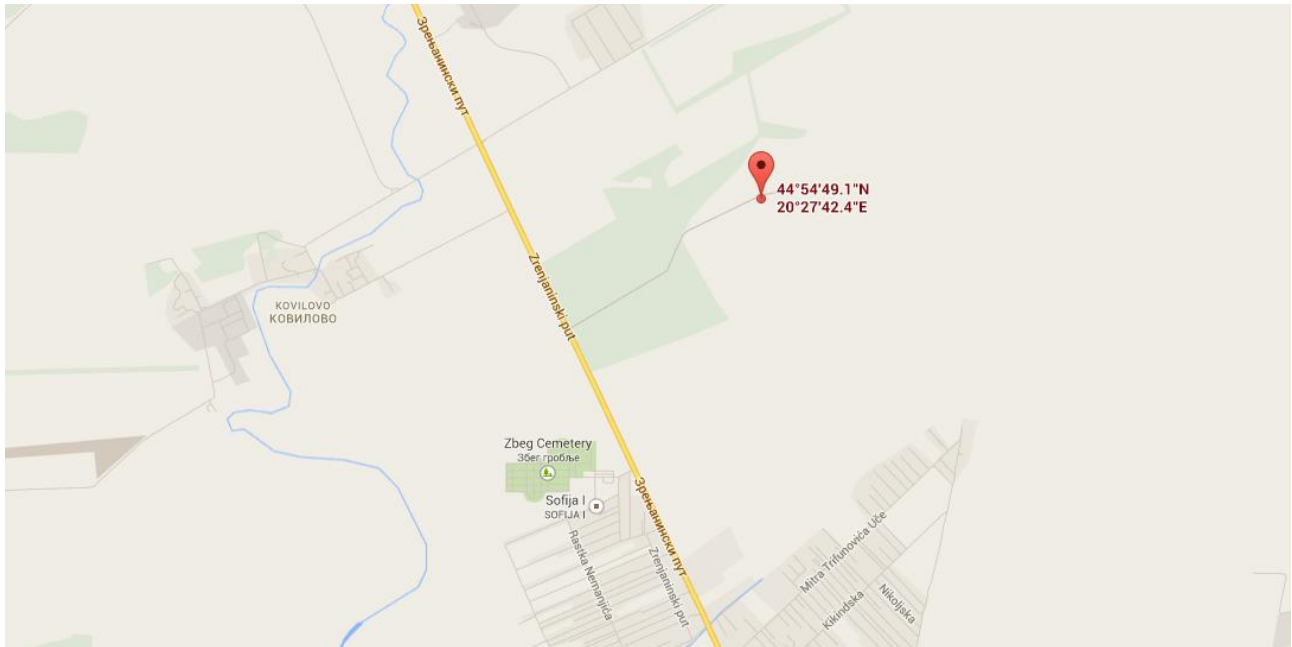

(president@serbianarchery.com)

Venue location:

BG Sports Center "Kovilovo" (GPS: N 44.913642° E 20.461771°)
Zrenjaninski Put 170, Belgrade

O.C. responsible: Dragan Svilanović

Director of shooting: TBA

Judges: TBA

Motel **MALO KORZO**

Address: Zrenjaninski put 158, Belgrade

Tel. +381 11 332 85 05

<http://www.portal-srbija.com/ugostiteljstvo/restorani/motel-restoran-malo-korzo>